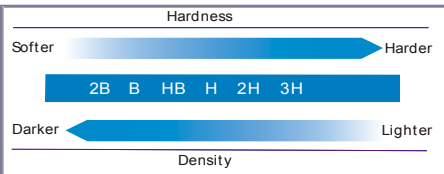

PENTEL LEADS

Pentel
Hi-Polymer
Leads

AIN Super
Hi-Polymer
Leads

Product Code	Refill Size	Leads per Tube	2B	B	HB	H	2H	3H
300 -	0.3mm	12 Leads		●	●	●		
100C -	0.5mm	12 Leads	●	●	●	●	●	●
50 -	0.7mm	12 Leads	●	●	●	●	●	
50.9 -	0.9mm	15 Leads	●	●	●	●	●	
C253 -	0.3mm	20 Leads	●	●	●	●	●	
C255 -	0.5mm	40 Leads	●	●	●	●	●	●
C257 -	0.7mm	40 Leads	●	●	●	●		
C259 -	0.9mm	36 Leads	●	●	●